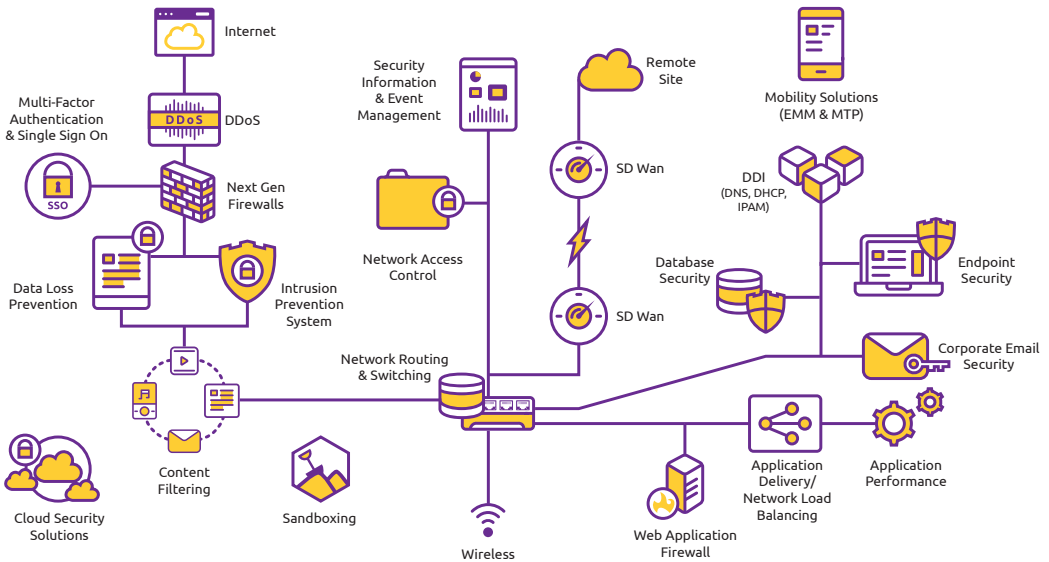

ABOUT FUTURE COM

Future Com is redefining cybersecurity, consulting and cloud security. A privately held company for over 25 years, Future Com is an integrator of leading industry brands, delivering customized solutions to secure our customers' networks wherever they are.

Future Com provides consulting services and products with a focus on cloud and cybersecurity solutions. We partner with our customers, working with them on everything from preventing the loss of electronic data to ground-up network design and implementation.

CONSULT WITH AN EXPERT
CALL 888.710.5250

VISIT MYFUTURECOM.COM

FutureCom

Cybersecurity Delivered.